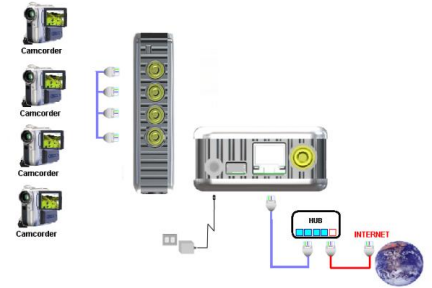

Embedded web server, does not require the use of a PC and is able to transfer 4 logical video channels and 1 audio source with only one IP address. Has Round Robin functionality: shows 4 videos simultaneously. Any type of video and audio can be viewed online.

TECHNICAL SPECIFICATIONS

Power Supply	Equipped with transformer	5VDC, on line of 110-230Vac 50/60Hz
Inputs x 1	Four video sources	Video jack on analog signal
Video specifications	Resolution	640x480, 352x288, 320x240, 176x144
	Video	1x1, 2,x2, 3x3, 4x4
	Quality	Low, High Medium
	Colour Setup	Brightness, Contrast, Hue, Saturation
	Frequency	Indoor, Outdoor 50/60Hz
Network	Network protocol	Fix IP, PPPOE, DHCP, DDNS
	Ethernet support	10/100BT Lan
	Compatible with MSN service	MSN& Yahoo Service
		AMCAP
		WMCAP
		VIDCAP
	Other functions	Embedded Web server Supports 4 video on a single screen Motion sensor E-mail service for motion reports
Browser	Supported	Internet Explorer, NetScape, Mozilla
Assembly	On flat surface	
Control Signals	"NETWORK OK" LED	Flashing when properly configured for network